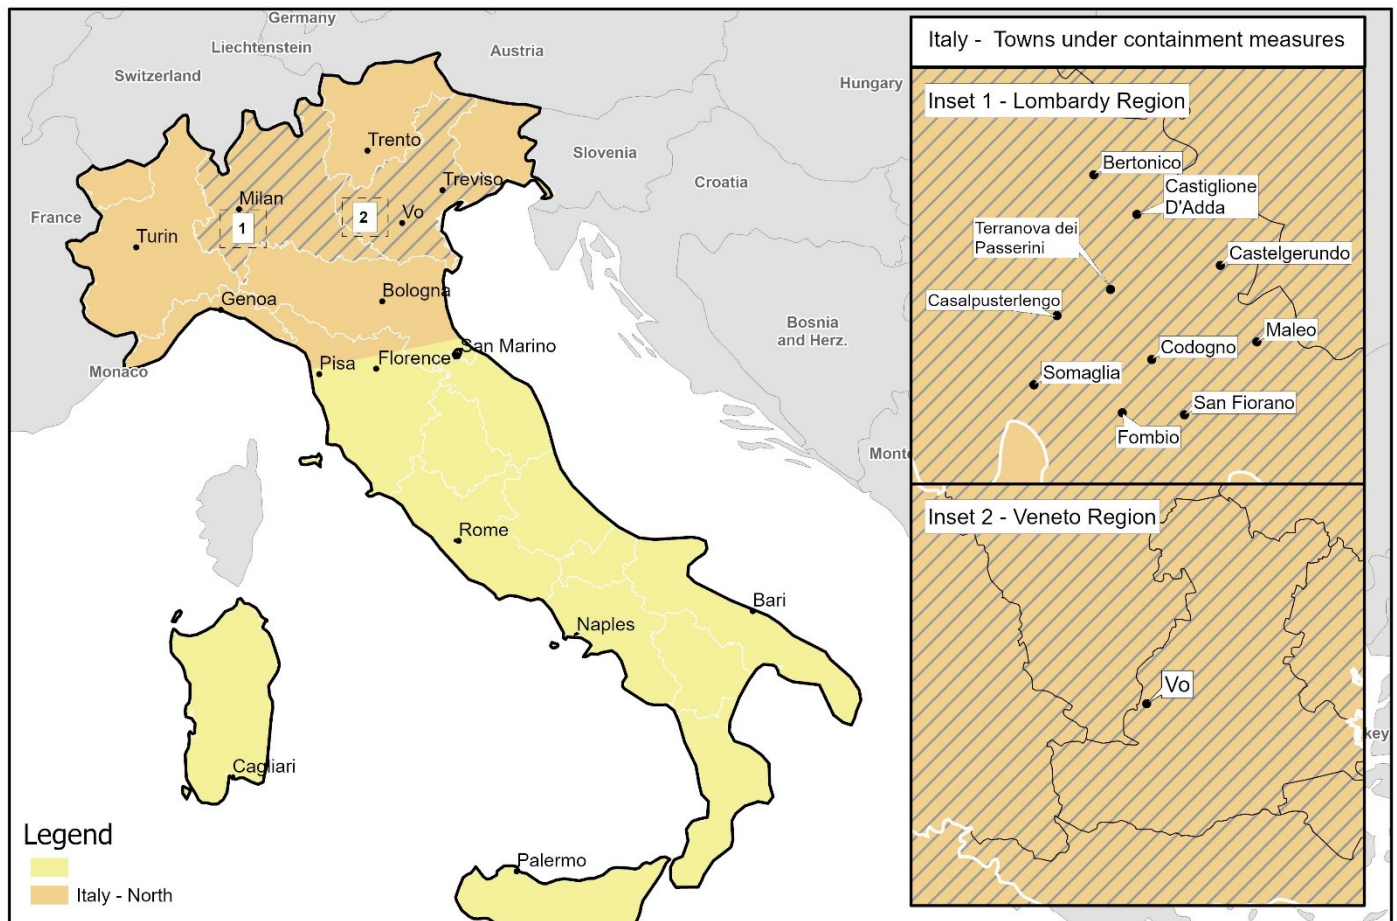

Map showing specified areas of Italy, as of 25 February 2020.

Yellow area – no special measures

Orange area – specified towns (see inset and listed below) are Category 1. Otherwise orange areas are category 2.

The specified towns (see inset map) are in the regions of Lombardy and Veneto.

In the Lombardy Region:

- Bertonico
- Casalpusterlengo
- Castelgerundo
- Castiglione D'Adda
- Codogno
- Fombio
- Maleo
- San Fiorano
- Somaglia
- Terranova dei Passerini

In the Veneto Region:

- Vo